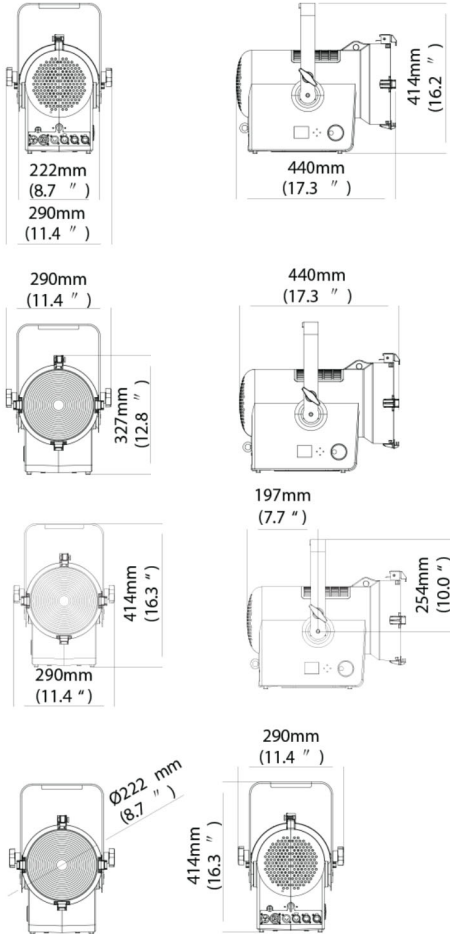

Mounting

Yoke	Double clutch locking yoke >270° Swivel Yoke M12 (1/2") Centre hole
Fixture mounting/Hanging orientation	Hanging - Floor - Side
Secondary Safety Wire Point	1 x Safety point located on rear of fixture housing Safety Wire not included

Photometrics and IES Files

For IES files and photometric reports, please refer to the product page:
<https://www.vari-lite.com/global/products/acclaim-led-fresnel-plus>

Dimensions

Physical

Construction	Superstructure made of Aluminum, and steel metal plates, Covers self-extinguishing fire retardant ABS PC (V0 class)
IP Rating	IP20
Standard Finish	Black, White
Fixture Weight	9.6 kg (21.2 lb)
Packed Weight	11.5 kg (25.4 lb)
Operating Temperature	-10-40°C (14-104°F)