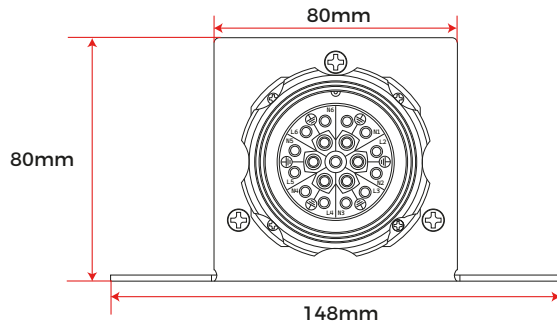

TECHNICAL DRAWING | SCP-T | AUDIBAX | 10316049

FRONT

BACK

TOP

LEFT SIDE

RIGHT SIDE