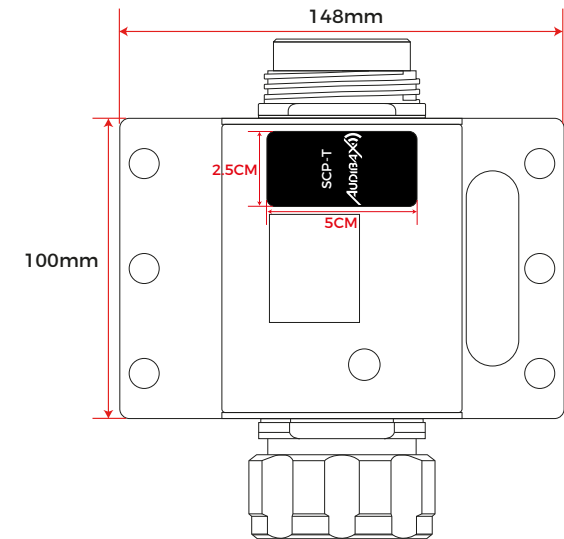

TECHNICAL DRAWING | SCP-T | AUDIBAX | 10316049

FRONT

BACK

TOP

LEFT SIDE

RIGHT SIDE