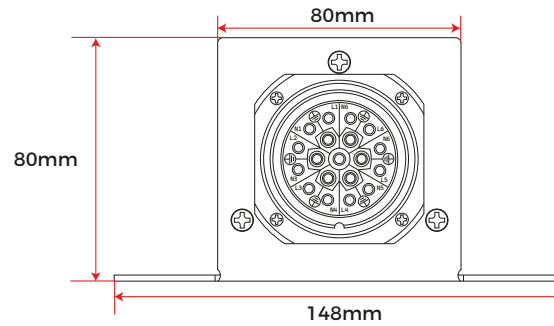

TECHNICAL DRAWING | SCP-T | AUDIBAX | 10316049

FRONT

BACK

TOP

LEFT SIDE

RIGHT SIDE