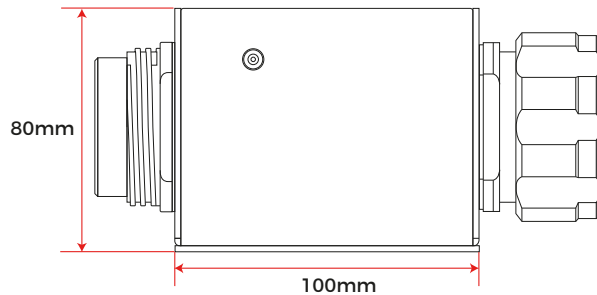

TECHNICAL DRAWING | SCP-T | AUDIBAX | 10316049

FRONT

BACK

TOP

LEFT SIDE

RIGHT SIDE