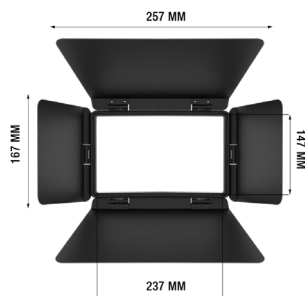

PHYSICAL

IP Rating	IP65
Cooling	Aluminum cooling
Pan / Tilt Lock	No
Signal Connection	REAN XRL
Data Connection	REAN XRL
Power Connection	POWER CON TRUE ONE
Dimensions Inner Box	43 x 33 x 28
Weight	8KG
Dimensions Master Carton	NO Master Carton
QTY Master Carton	NO Master Carton
Working temperature range	-15 ~ 45 °C

BODY

Hardware on-board	Yes
Pan	No
Tilt	No
Pan/Tilt Resolution	No
Body Colour	BLACK

ACCESSORIES

Accessories Included	XRL cables, Power cables, Omega bracket
Accessories Optional	Barndoor Hydro W300 AW300-001 30° Filter Hydro W300 AW300-002 60x10 Filter Hydro W300 AW300-003 Battery Hydro W300 AW300-004 Holder Hydro W300 AW300-005 Half Blade Barndoor Hydro W300 AW300-006

CERTIFICATIONS / APPROVALS

Certifications	CE, RoHs

ACCESSORIES

BARNDOOR HYDRO W300