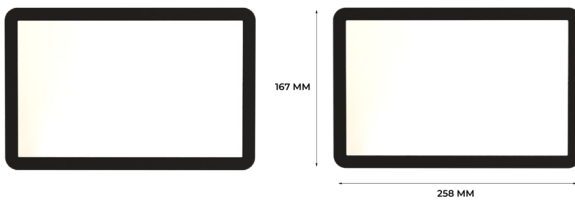

60X10 FILTER HYDRO W300