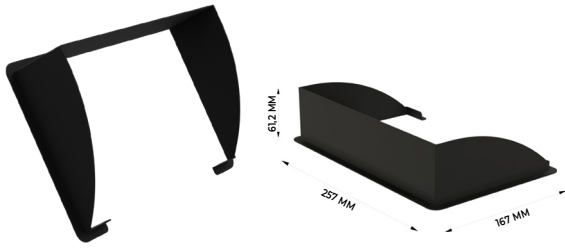

HALF BLADE BARDOOR HYDRO W300