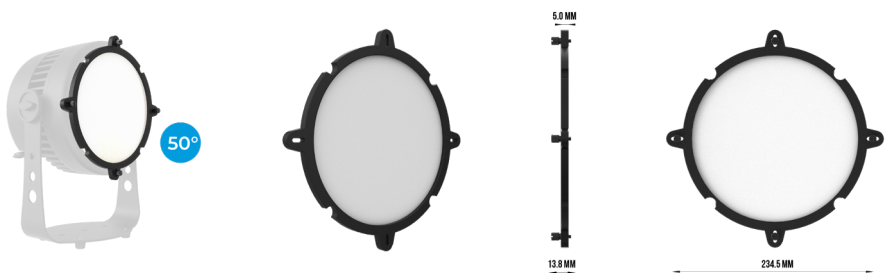

GENERAL INFO

Brand	Triton Blue
Model Name	Aqua 180
Code Number	10286858
EAN Number	7427254442029

LIGHT SOURCE

Source	18x10W RGBWA+UV 6in1 LED
CCT	
Luminous Flux	B30:G135:R75:W130:P3:Y65 R545:G931:B202:W1056:
Lux	A392:UV239@3m
Source Life Expectancy	50,000 hours
Optical aperture degrees	45degree

PHYSICAL

IP Rating	IP65
Cooling	Convection cooling
Suspension and Fixing	Yes
Signal Connection	DMX512
Data Connection	IP65 5-pin XLR socket IP65
Power Connection	PowerCON True In/Out
Dimensions Inner Box	L365 x W305 x H220 mm
Weight	5.2kg
Inrush Current	1A
Dimensions Master Carton	L635 x W385 x H285 mm
QTY Master Carton	2
Working temperature range	'-20~45°

WHAT INSIDE THE BOX?

1 x Aqua 120
1 x User Manual
1 x Power Cable
1 x Bracket
1 x IR Control

ACCESSORIES

BARNDOOR

Materials Iron
 Colors Black
 Measure L272 x W243 x H22 mm
 Weight 1.235kg

DIFFUSER

Materials ABS Plastic+Acrylic
 Colors Black+White
 Measure 234.5 x 13.8 mm
 Weight 0.096kg

FLIGHTCASE

Materials Plywood+Aluminum alloy+TPR wheel+EVA
 Colors Black
 Measure L1095 x W515 x H460 mm
 Weight 22.4kg

CERTIFICATIONS / APPROVALS

Certifications CE, RoHs

ACCESSORIES

AQUA BARNDOOR

AQUA DIFFUSER 50°