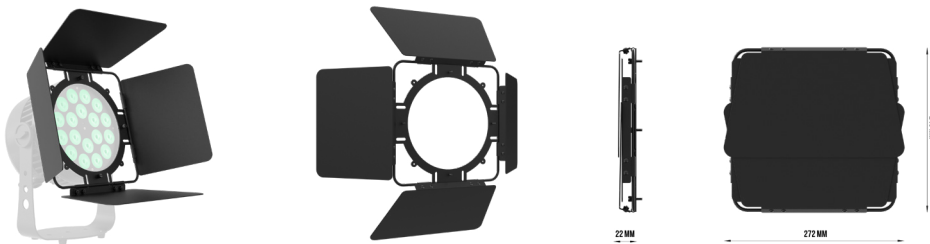

WHAT INSIDE THE BOX?

1 x Aqua 120
1 x User Manual
1 x Power Cable
1 x Bracket
1 x IR Control

ACCESSORIES

BARNDOOR

Materials Iron
 Colors Black
 Measure L272 x W243 x H22 mm
 Weight 1.235kg

DIFFUSER

Materials ABS Plastic+Acrylic
 Colors Black+White
 Measure 234.5 x 13.8 mm
 Weight 0.096kg

FLIGHTCASE

Materials Plywood+Aluminum alloy+TPR wheel+EVA
 Colors Black
 Measure L1095 x W515 x H460 mm
 Weight 22.4kg

CERTIFICATIONS / APPROVALS

Certifications CE, RoHs

ACCESSORIES

AQUA BARNDOOR

AQUA DIFFUSER 50°