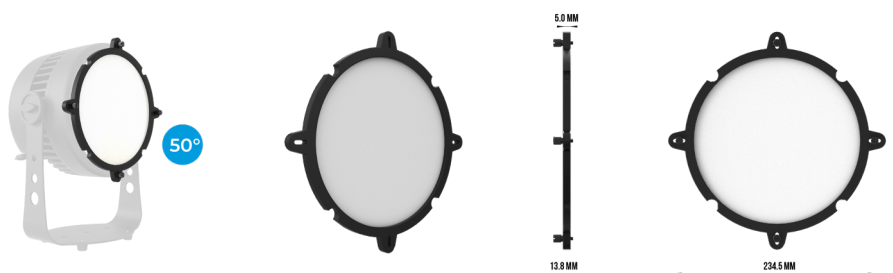

GENERAL INFO

Brand	Triton Blue
Model Name	Aqua 200
Code Number	10286868
EAN Number	7427254442111

LIGHT SOURCE

Source	200W RGBA 4in1 COB LED
CCT	
Luminous Flux	R2200:G3700:B900:A3100
Lux	R359:G:465:B:230:A442@3m
Source Life Expectancy	50,000 hours
Optical aperture degrees	60degree

PHYSICAL

IP Rating	IP65
Cooling	Convection cooling
Suspension and Fixing	Yes
Signal Connection	DMX512
Data Connection	IP65 5-pin XLR socket IP65
Power Connection	Powercon True In/Out
Dimensions Inner Box	L365 x W305 x H220 mm
Weight	5.1kg
Inrush Current	0.44
Dimensions Master Carton	L635 x W385 x H285 mm
QTY Master Carton	2
Working temperature range	-20~45°

WHAT INSIDE THE BOX?

1 x Aqua 200
1 x User Manual
1 x Power Cable
1 x Bracket
1 x IR Control

ACCESSORIES

BARNDOOR

Materials Iron
 Colors Black
 Measure L272 x W243 x H22 mm
 Weight 1.235kg

DIFFUSER

Materials ABS Plastic+Acrylic
 Colors Black+White
 Measure 234.5 x 13.8 mm
 Weight 0.096kg

FLIGHTCASE

Materials Plywood+Aluminum alloy+TPR wheel+EVA
 Colors Black
 Measure L1095 x W515 x H460 mm
 Weight 22.4kg

CERTIFICATIONS / APPROVALS

Certifications CE, RoHs

ACCESSORIES

AQUA BARNDOOR

AQUA DIFFUSER 50°