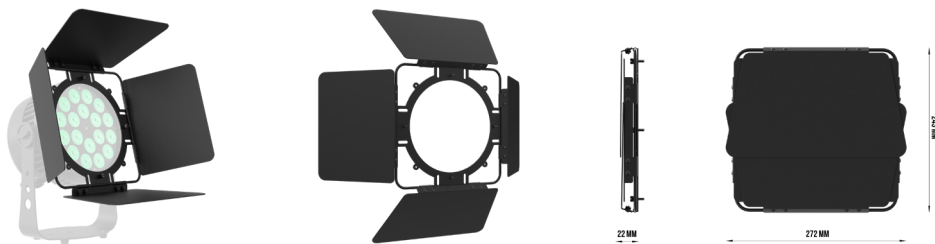

WHAT INSIDE THE BOX?

1 x Aqua 200
1 x User Manual
1 x Power Cable
1 x Bracket
1 x IR Control

ACCESSORIES

BARNDOOR

Materials Iron
 Colors Black
 Measure L272 x W243 x H22 mm
 Weight 1.235kg

DIFFUSER

Materials ABS Plastic+Acrylic
 Colors Black+White
 Measure 234.5 x 13.8 mm
 Weight 0.096kg

FLIGHTCASE

Materials Plywood+Aluminum alloy+TPR wheel+EVA
 Colors Black
 Measure L1095 x W515 x H460 mm
 Weight 22.4kg

CERTIFICATIONS / APPROVALS

Certifications CE, RoHs

ACCESSORIES

AQUA BARNDOOR

AQUA DIFFUSER 50°