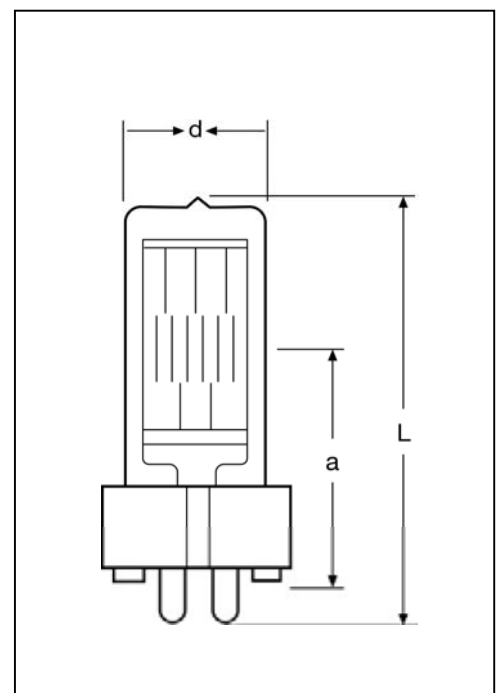

Edition: 05/06 - subject to change

Supersedes: /
Status: valid

64720 (230V)

■ Product description

The OSRAM 64720 is mainly used for studio and theatre lighting as well as film production and fitted into Frensel, Profile, PC Spot and Follow Spot luminaires.

■ Technical Data

Lamp / order reference		64720
ANSI		-
LIF		CP/23
Rated lamp wattage	W	650
Rated lamp voltage	V	230
Average life-time	h	100
Color temperature	K	3200
Luminous flux	lm	16800
Luminous efficiency	Lm/ W	25.85
Base		GX 9.5
Diameter d	mm	26
Lamp length L	mm	110 max.
LCL a	mm	55 ± 2
Filament dimensions (w x h)	mm	13 x 17
Type of filament		biplan

■ Lamp operation

Max. pinch seal temperature	°C	400°C max.
Burning position		s90
Fuse protection		4A quick